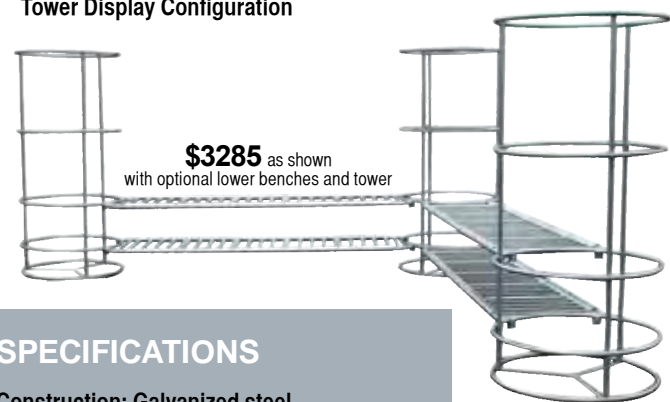

TOWER DISPLAY

\$1890 as shown
with optional lower bench

BT3001

The new Tower Display can serve a multitude of purposes and has many configurations to fit your needs and space. This display was created to give you more space for hanging items like baskets, chimes and birding items that you want to sell alongside related merchandise like flats, bird seed or other shelf products. Perfect as an island or aisle to incorporate vertical merchandising!

Tower Display Configuration

\$3285 as shown
with optional lower benches and tower

SPECIFICATIONS

Construction: Galvanized steel
Base Dimensions: 17'-10" w x 46" d x 90" h

Tower Display		
Part #	Tower Price	Benching Section
BT3001	\$495	\$450