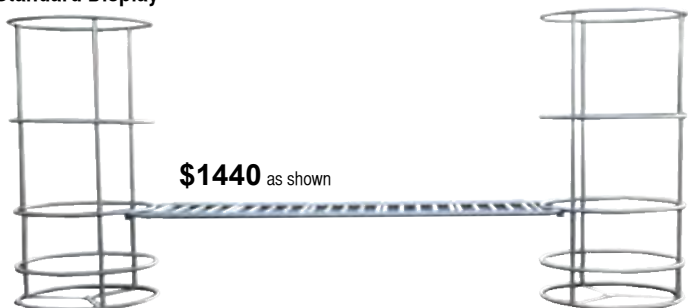

Standard Display

$1440 as shown

Please call **888-334-1440** for additional sizes and configurations.