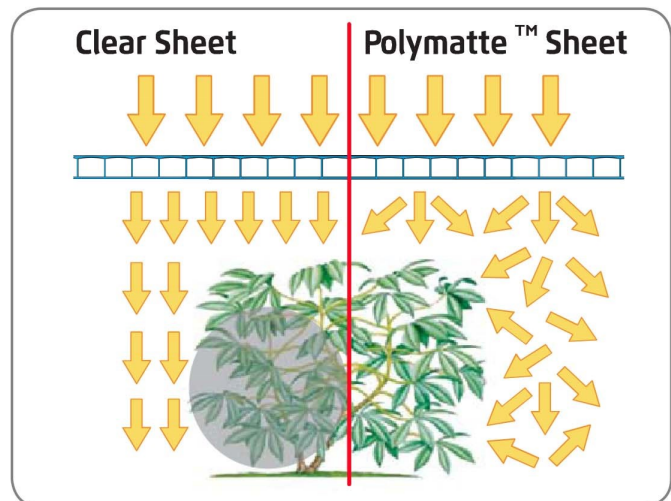

15 YEAR WARRANTY

Polygal Polymatte™

75 years of excellence service

Multi wall polycarbonate sheets with 100% light diffusion

- High thermal insulation
- High light transmission
- Universal solution - combined with any profiled sheets
- Ease of installation
- Span width up to 16'

Agricultural research has shown that both crops with a high plant canopy and ornamental plants with a small canopy can utilize diffused light better than direct light. 8mm Polygal® Polymatte™ sheets provide 77% light transmission and 100% light diffusion which create optimal light conditions for enhanced plant growth.

Plants create food from light and consequently the light received is very important. Plants exposed to direct light (no diffusion) produce a majority of their food from the top leaves facing the sun. Ultimately, diffused light delivers light to all the leaves where photosynthesis is maximized resulting in greater plant food production. The end result is healthier, fuller plant development and less stress on the upper leaves. Polygal is committed to producing specialty sheets like Polymatte™ to bring quality and leading edge technology to the consumer.