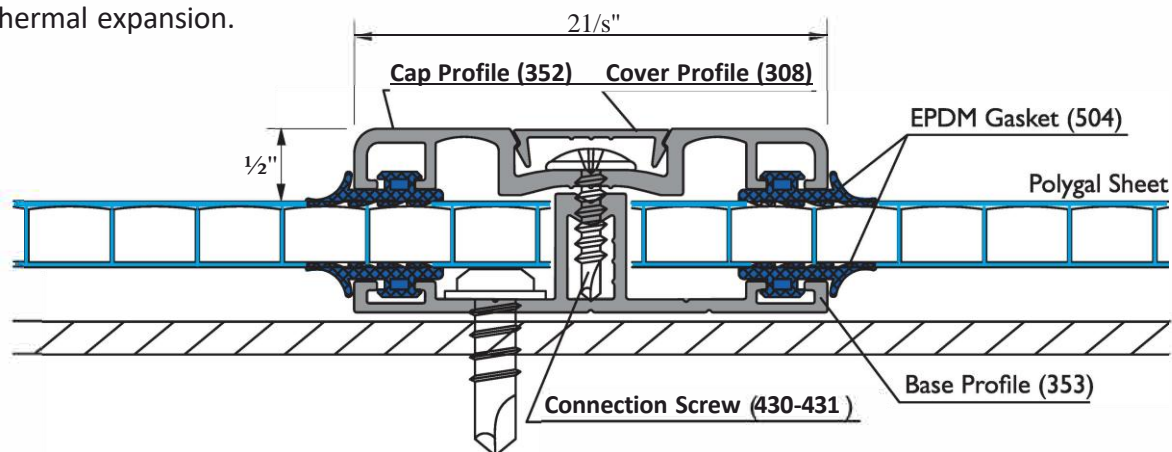

Mega-Lock Glazing System has a rabbet depth of 1" which enhances its fastening properties and prevents glazing failures due to wind and snow loads or thermal expansion.

USGR is a leading supplier of structured polycarbonate sheets, acrylic, and polyethylene greenhouse and nursery covering and is known throughout the world for the outstanding quality of its products. We are a worldwide supplier of structured polycarbonate sheets available in corrugated, single sheets, double and multiwall panels in a broad spectrum which are successfully covering a full array of structures worldwide.